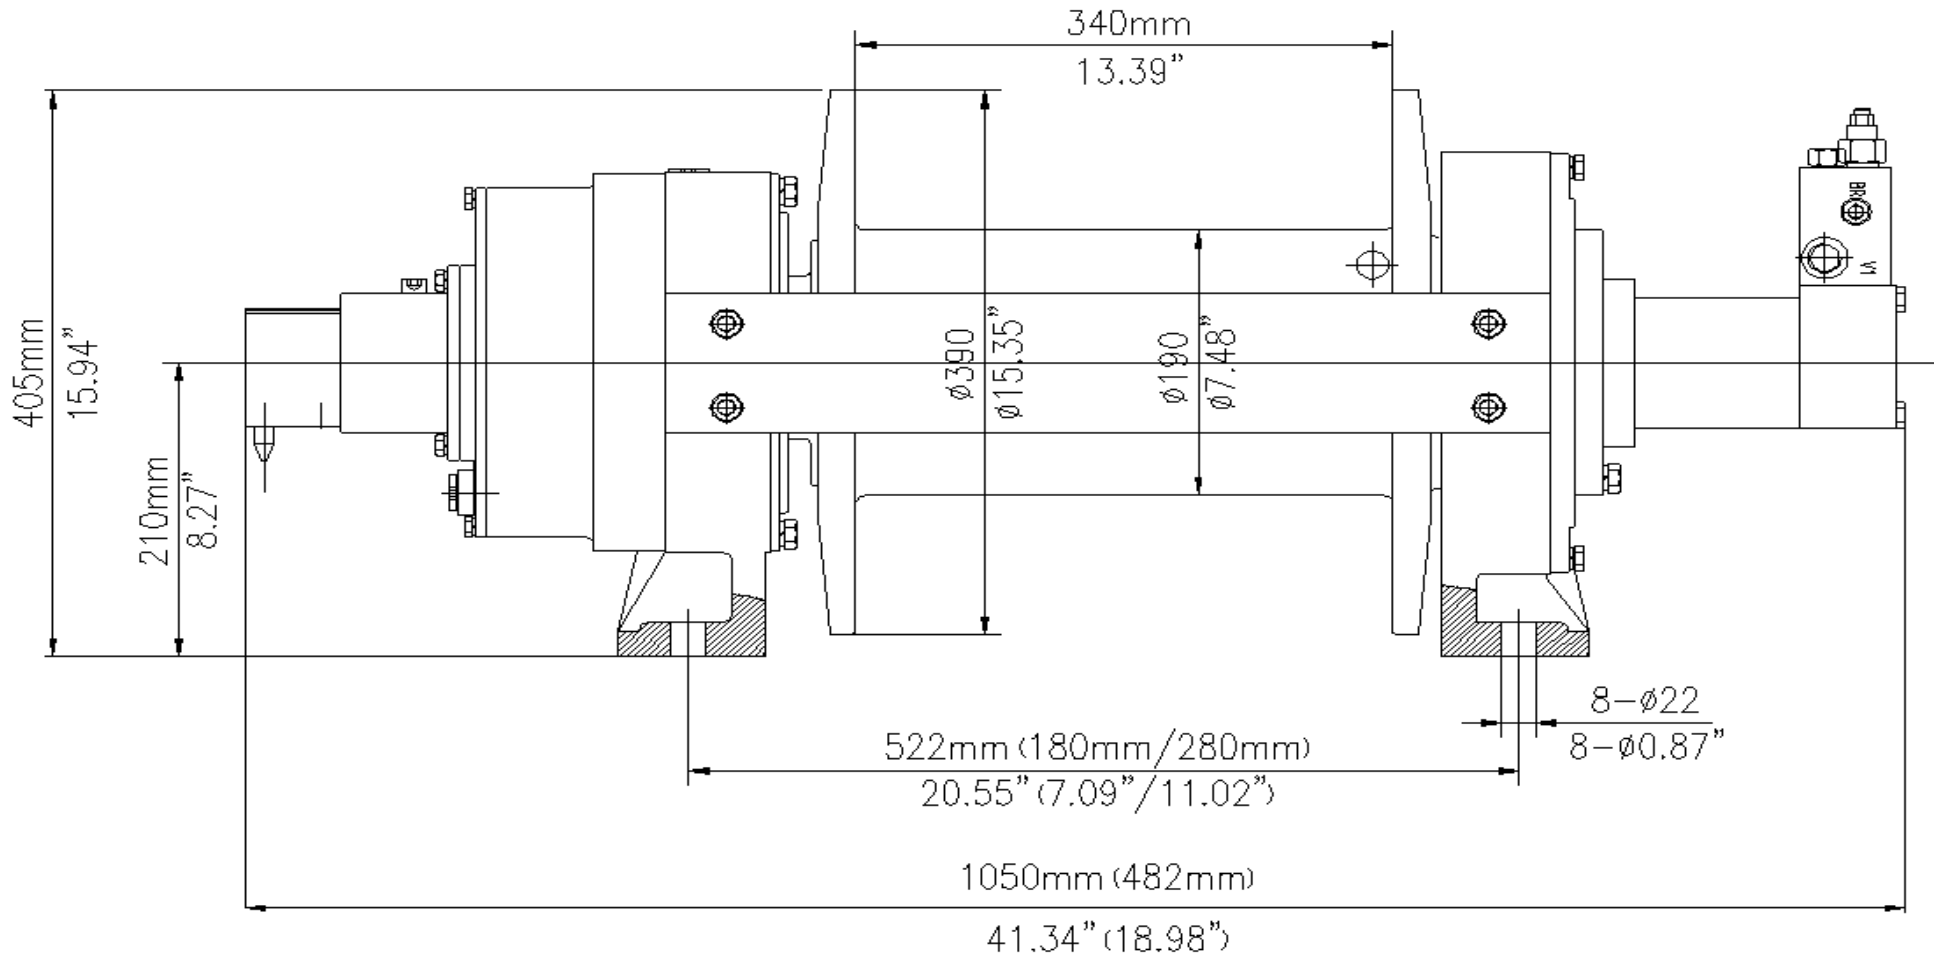

JP 13.5 WINCH TECHNICAL DRAWING

VALUE WITHOUT COMPROMISE