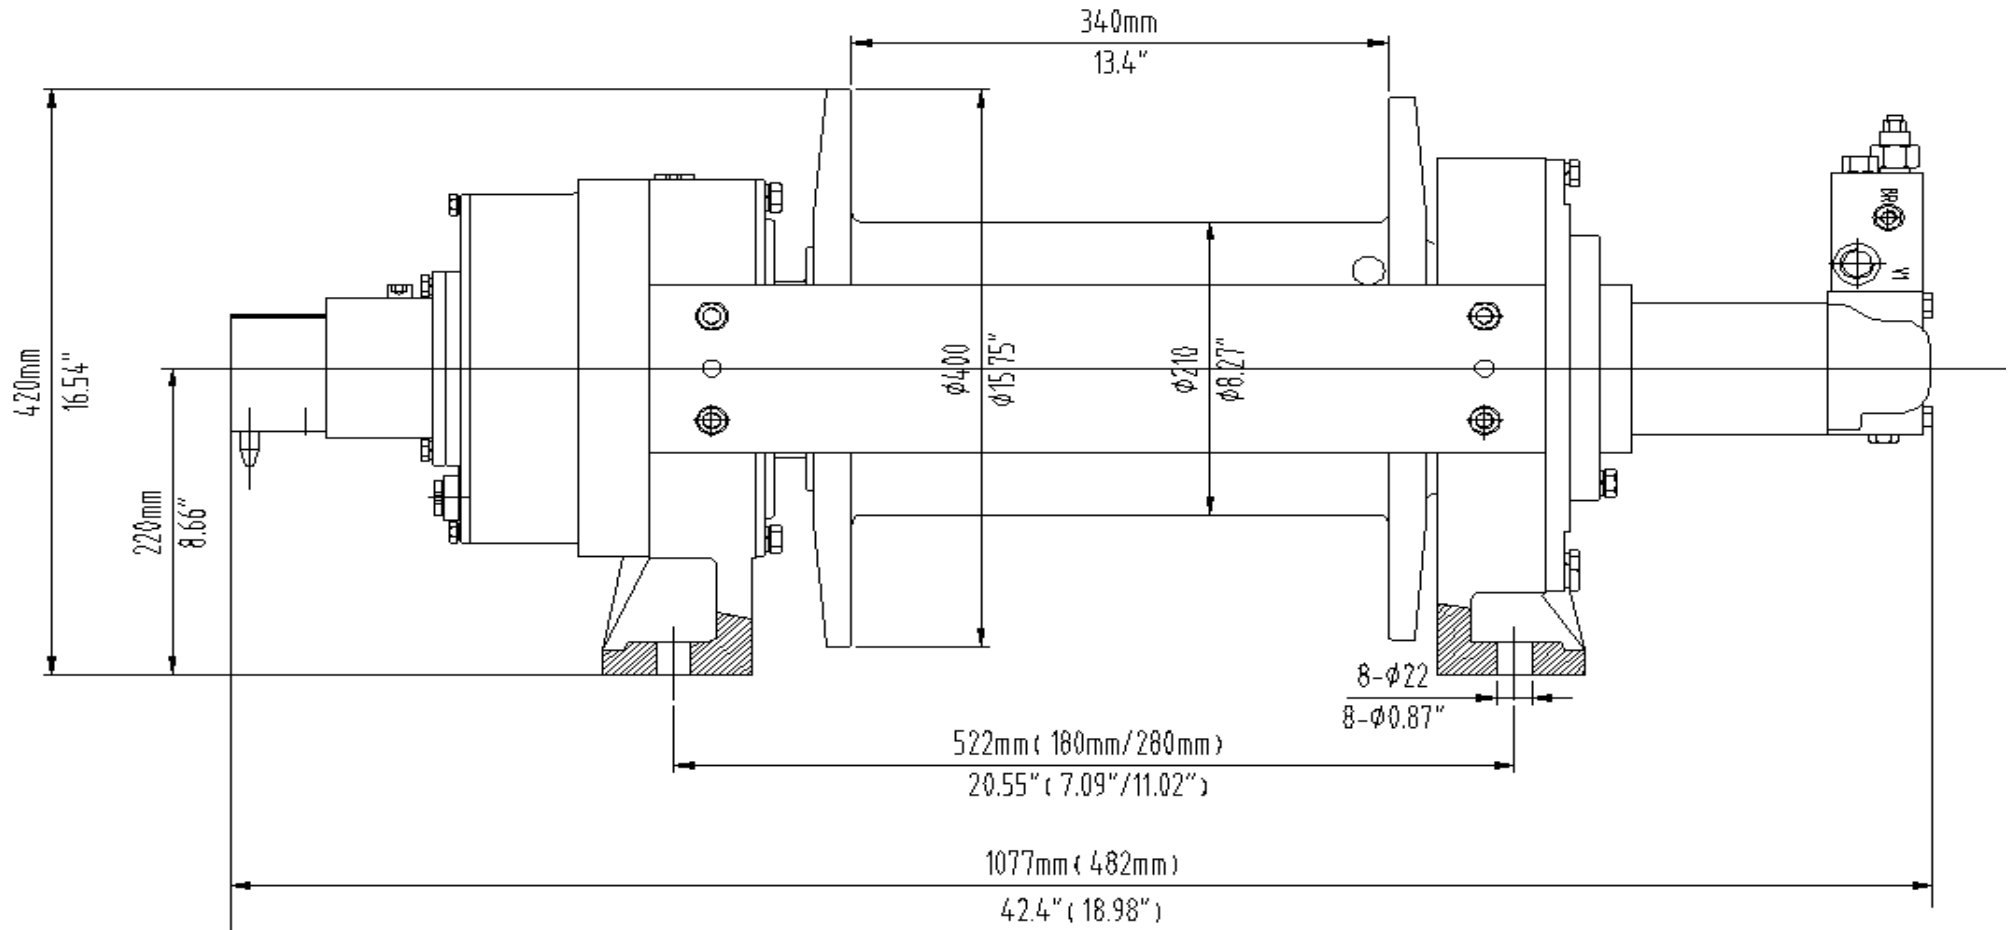

JP 15 WINCH TECHNICAL DRAWING

VALUE WITHOUT COMPROMISE